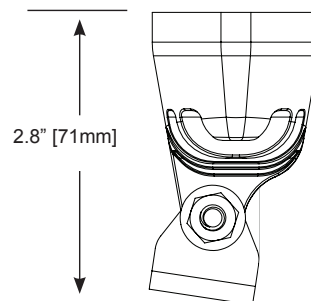

SCM-SLB SERIES LIGHT COLOR MODELS	WHITE 1 Color Light	WHITE 1 Color Light	WHITE, BLUE AND RED 3 Color Light	WHITE, BLUE AND RED 3 Color Light	FULL COLOR 12 Color Light	FULL COLOR 12 Color Light
BRACKET MOUNT VERSION	SCM-SLB-GW-WH	SCM-SLB-GW-BK	SCM-SLB-WBR-WH	SCM-SLB-WBR-BK	SCM-SLB-CC-WH	SCM-SLB-CC-BK
HOUSING COLOR	WHITE	BLACK	WHITE	BLACK	WHITE	BLACK

Designed & Manufactured in Clearwater, FL
© 2023 Shadow-Caster™ LEDs. All Right Reserved.

Shadow-Caster™ LED Lighting | 2060 Calumet Street | Clearwater, FL 33765
p: +1 727.474.2877 e: info@shadow-caster.com w: shadow-caster.com