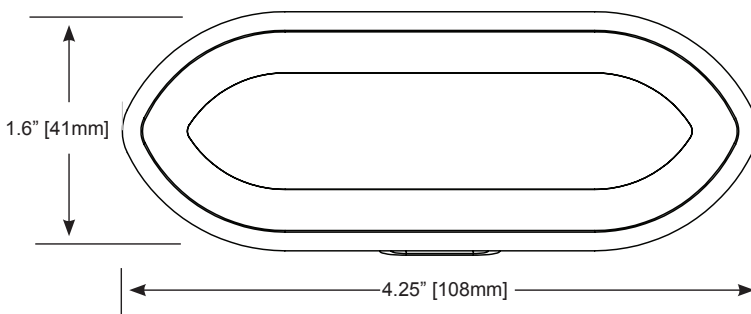

SCM-SLB SERIES LIGHT COLOR MODELS	WHITE 1 Color Light	WHITE 1 Color Light	WHITE, BLUE AND RED 3 Color Light	WHITE, BLUE AND RED 3 Color Light	FULL COLOR 12 Color Light	FULL COLOR 12 Color Light
BRACKET MOUNT VERSION	SCM-SLB-GW-WH	SCM-SLB-GW-BK	SCM-SLB-WBR-WH	SCM-SLB-WBR-BK	SCM-SLB-CC-WH	SCM-SLB-CC-BK
HOUSING COLOR	WHITE	BLACK	WHITE	BLACK	WHITE	BLACK

Designed & Manufactured in Clearwater, FL
© 2023 Shadow-Caster™ LEDs. All Right Reserved.

Shadow-Caster™ LED Lighting | 2060 Calumet Street | Clearwater, FL 33765
p: +1 727.474.2877 e: info@shadow-caster.com w: shadow-caster.com