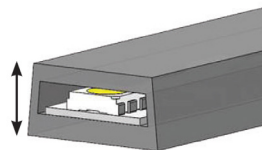

PRODUCT BEND DIRECTIONS SHOWN BELOW

SCM-AL-LED

BEND DIRECTION

SPECIFICATIONS	SCM-AL-LED-08	SCM-AL-LED-16	SCM-AL-LED-20	SCM-AL-LED-24	SCM-AL-24VLED-16
LEDs per meter	60	60	60	60	60
Cut Segments	50mm	50mm	50mm	50mm	50mm
Power	15 Watts/Meter	15 Watts/Meter	15 Watts/Meter	15 Watts/Meter	15 Watts/Meter
Current draw	1.2Amp/M	1.2Amp/M	1.2Amp/M	1.2Amp/M	6 Amp/M
Dimensions	0.2" X 0.5" (5mm x 12mm)	0.2" X 0.5" (5mm x 12mm)	0.2" X 0.5" (5mm x 12mm)	0.2" X 0.5" (5mm x 12mm)	0.2" X 0.5" (5mm x 12mm)
Voltage	12V	12V	12V	12V	24V
Color	RGB	RGB	RGB	RGB	RGB
Jacket Material	Silicone	Silicone	Silicone	Silicone	Silicone
Beam Angle	120	120	120	120	120
Operating Temp	-30 -60°C Ambient temp. (Ta)	-30 -60°C Ambient temp. (Ta)	-30 -60°C Ambient temp. (Ta)	-30 -60°C Ambient temp. (Ta)	-30 -60°C Ambient temp. (Ta)
Lead Wire	24" (6 meter)	24" (6 meter)	24" (6 meter)	24" (6 meter)	24" (6 meter)
Bend Radius	1/2" (13mm)	1/2" (13mm)	1/2" (13mm)	1/2" (13mm)	1/2" (13mm)
Length	8' (2.5m)	16' (5m)	20' (6m)	24' (7.3m)	16' (5m)
Clips	8' (9)	16' (17)	20' (21)	24' (25)	16' (17)
End Caps	2 Pair	2 Pair	2 Pair	2 Pair	2 Pair
Compatible Tracks	SCM-AL-TRACK-1M SCM-AL-LED-TRACK-HDPE-1M	SCM-AL-TRACK-1M SCM-AL-LED-TRACK-HDPE-1M	SCM-AL-TRACK-1M SCM-AL-LED-TRACK-HDPE-1M	SCM-AL-TRACK-1M SCM-AL-LED-TRACK-HDPE-1M	SCM-AL-TRACK-1M SCM-AL-LED-TRACK-HDPE-1M

Designed & Manufactured in Clearwater, FL

Shadow-Caster® LED Lighting | 2060 Calumet Street | Clearwater, FL 33765

p: +1 727.474.2877 e: info@shadow-caster.com w: shadow-caster.com