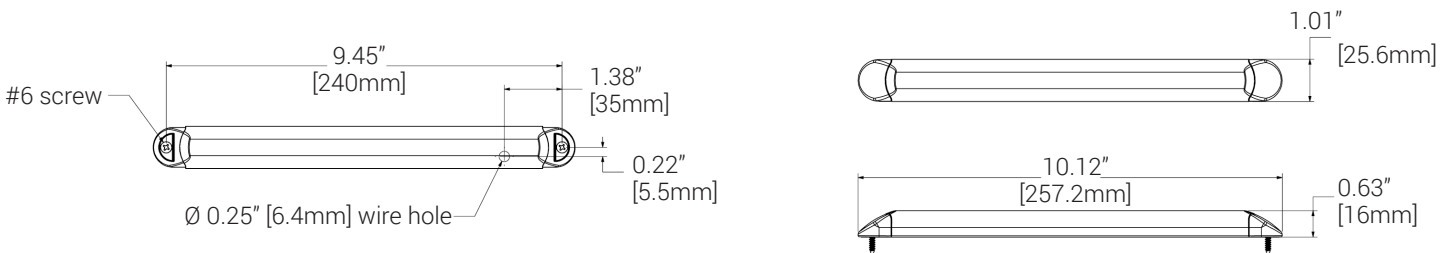

CL10

10" RGBW LED COURTESY LIGHT

DESCRIPTION

The Shadow-Caster® CL10 Courtesy Light is designed for superior illumination of larger areas of your vessel.

This large 10" courtesy light has a true white channel for plenty of light efficiency and features a sleek, low-profile design that blends effortlessly with your boat's design.

Beautifully light your boat's compartments, steps, coves, shelves, work areas and more, with the CL10 Courtesy Light.

FEATURES

- RGBW output
- True white channel for functional lighting
- Unique design for even illumination and low glare
- Design allows for multiple mounting styles
- Polished covers conceal mounting hardware for a clean and modern aesthetic

SPECIFICATIONS

- Up to 250 lumens of white light
- Current draw 240mA for each RGBW channel (red, green, blue and white)
- 12V DC, 1A max current
- Stainless steel 316 polished covers
- IP67 waterproof design
- 5 conductor RGBW wire
- 10.12" x 1.01" x 0.63" [257.2 x 25.6mm x 16mm]

INCLUDES

- 1 CL10 Courtesy Light
- 2 Polished 316 stainless steel mounting covers
- Mounting hardware (2 #6 SS316PH screws)
- 3 year warranty

DIMENSIONS

Designed & Manufactured
in Clearwater, FL

© 2023 Shadow-Caster® LEDs. All Rights Reserved.