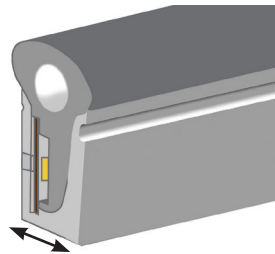

SPECIFICATIONS

- IP67 waterproof design
- 20' (6 m) of four conductor wire
- Color coded wires for ease in installation (Black wire - Common +12V, red, green and blue wires correspond to red, green and blue LED channels)

RECOMMENDED CONTROLLERS

- Simple single switch control with the SCM-SNLC
- Multi-Zone Control with SCM-ZC-KIT and SCM-MFD-LC-KIT

LED STRIP MOUNTING TRACK

SCM-AL-TRACK-1M

1 Meter, plastic, snap-in
2 mounting screws included

PRODUCT BEND DIRECTIONS SHOWN BELOW (↔)

SCM-AL-MINI-NEON

SCM-AL-NEON

SCM-AL-LED

INCLUDES:

- LED Lighting Strip
- Recommended clips
- 2 year standard warranty

SPECIFICATIONS	SCM-AL-MINI-NEON	SCM-AL-NEON	SCM-AL-LED
LEDs per meter	120	96	60
Cut Segments	25mm	31.25mm	50mm
Power	15W/M	15W/M	15W/M
Current draw	1.2Amp/M	1.2Amp/M	1.2Amp/M
Dimensions	0.4" X 0.4" (10mm x 11mm)	0.5" X 0.8" (13mm X 20mm)	0.2" X 0.5" (5mm X 12mm)
Compatible with Track	No	Yes	Yes
Voltage	12V Only	12V Only	12V Only
Color	RGB	RGB	RGB
Jacket Material	Silicone	Silicone	Silicone
Beam Angle	120	120	120
Operating Temp	-30 - 60°C Ambient temp. (Ta)	-30 - 60°C Ambient temp. (Ta)	-30 - 60°C Ambient temp. (Ta)
Lead Wire	20' (6m)	20' (6m)	20' (6m)
Bend Radius	1" (25mm)	1 1/2" (38mm)	1/2" (13mm)