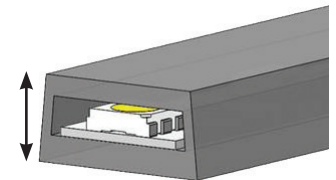

RECOMMENDED CONTROLLERS

- Simple single switch control with the SCM-SNLC
- Multi-Zone Control with SCM-ZC-KIT and SCM-MFD-LC-KIT

LED STRIP MOUNTING TRACK

SCM-AL-TRACK-1M

1 Meter, plastic, snap-in
2 mounting screws included

PRODUCT BEND DIRECTIONS SHOWN BELOW (↔)

SCM-AL-MINI-NEON

SCM-AL-NEON

SCM-AL-LED

INCLUDES:

- LED Lighting Strip
- Recommended clips
- 2 year standard warranty

SPECIFICATIONS	SCM-AL-MINI-NEON	SCM-AL-NEON	SCM-AL-LED
LEDs per meter	120	96	60
Cut Segments	25mm	31.25mm	50mm
Power	15W/M	15W/M	15W/M
Current draw	1.2Amp/M	1.2Amp/M	1.2Amp/M
Dimensions	0.4" X 0.4" (10mm x 11mm)	0.5" X 0.8" (13mm X 20mm)	0.2" X 0.5" (5mm X 12mm)
Compatible with Track	No	Yes	Yes
Voltage	12V Only	12V Only	12V Only
Color	RGB	RGB	RGB
Jacket Material	Silicone	Silicone	Silicone
Beam Angle	120	120	120
Operating Temp	-30 - 60°C Ambient temp. (Ta)	-30 - 60°C Ambient temp. (Ta)	-30 - 60°C Ambient temp. (Ta)
Lead Wire	20' (6m)	20' (6m)	20' (6m)
Bend Radius	1" (25mm)	1 1/2" (38mm)	1/2" (13mm)

PART #	SCM-AL-MINI-NEON-08	SCM-AL-MINI-NEON-16	SCM-AL-NEON-08	SCM-AL-NEON-16	SCM-AL-LED-08	SCM-AL-LED-16
LENGTH	8' (2.5m)	16' (5m)	8' (2.5m)	16' (5m)	8' (2.5m)	16' (5m)
CLIPS & END CAPS	8 Clips 1 End Cap	16 Clips 2 End Cap	8 Clips 1 End Cap	16 Clips 2 End Cap	8 Clips 1 End Cap	16 Clips 2 End Cap